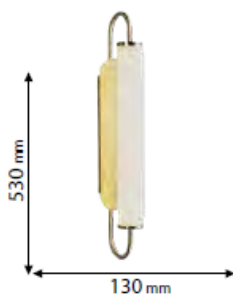

EL[®]MARK

The Brand of Electricity

MONACO

GENERAL INFORMATION »

- ∴ Rated voltage: 220-240V/ 50-60Hz
- ∴ Power: 12W
- ∴ Colour temperature: 2700K
- ∴ Whole fixture lumens (lm): 1320lm
- ∴ Colour rendering index: Ra≥80
- ∴ LED type: 2835SMD
- ∴ Material: Metal + Glass
- ∴ Color of the body: Gold
- ∴ IP Rate: IP40

- ∴ General illumination
- ∴ Domestic applications
- ∴ Home interior

[PRODUCT DETAILS »](#)

Catalogue number	Description	Colour	Power (W)	Whole fixture lumens (lm)	Colour temp. (K)
955MONACO12W	Wall lamp	Gold	12W	1320lm	2700K

[DIMENSIONS »](#)

Catalogue number	Depth (mm)	Height (mm)
955MONACO12W	130	530

[ADDITIONAL INFORMATION »](#)

Catalogue number	Packing/Box (pcs)
955MONACO12W	1/1